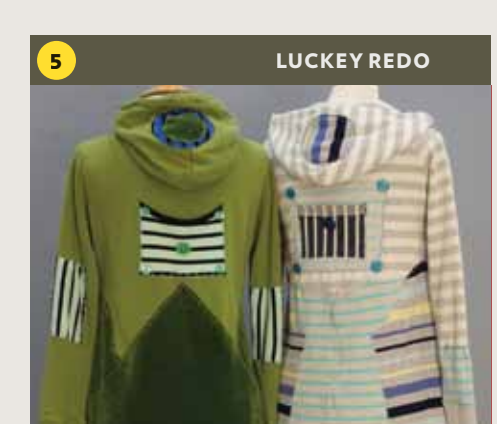

33 PARROTT/GRIFFITH STUDIO
ROBERT PARROTT
Potter
120 Acorn Rd, Madison
203 245-7837
ctzpotters@comcast.net
potteryct.com

5 LUCKEY REDO
OWEN SEA LUCKEY
Textile Artist
188 North Main St/Rt 1, Branford
203 634-6792
osluckey@gmail.com
owensealuckey.com