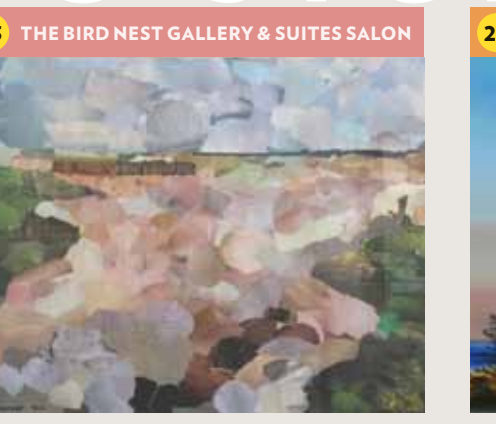

15 CHIOCCIO STUDIO
CHRISTINE CHIOCCIO
Painter and Photographer
171 Thimble Islands Rd, Guilford
Stony Creek, Branford
203 481-1177
christine@christinechiocchio.com
christinechiocchio.com

19 HICKEY STUDIO
CAROL GRAVE
Weaver and Fiber Artist
45 Marshall Ave, Guilford
203 314-8003
carolgrave@comcast.net
carolgrave.com