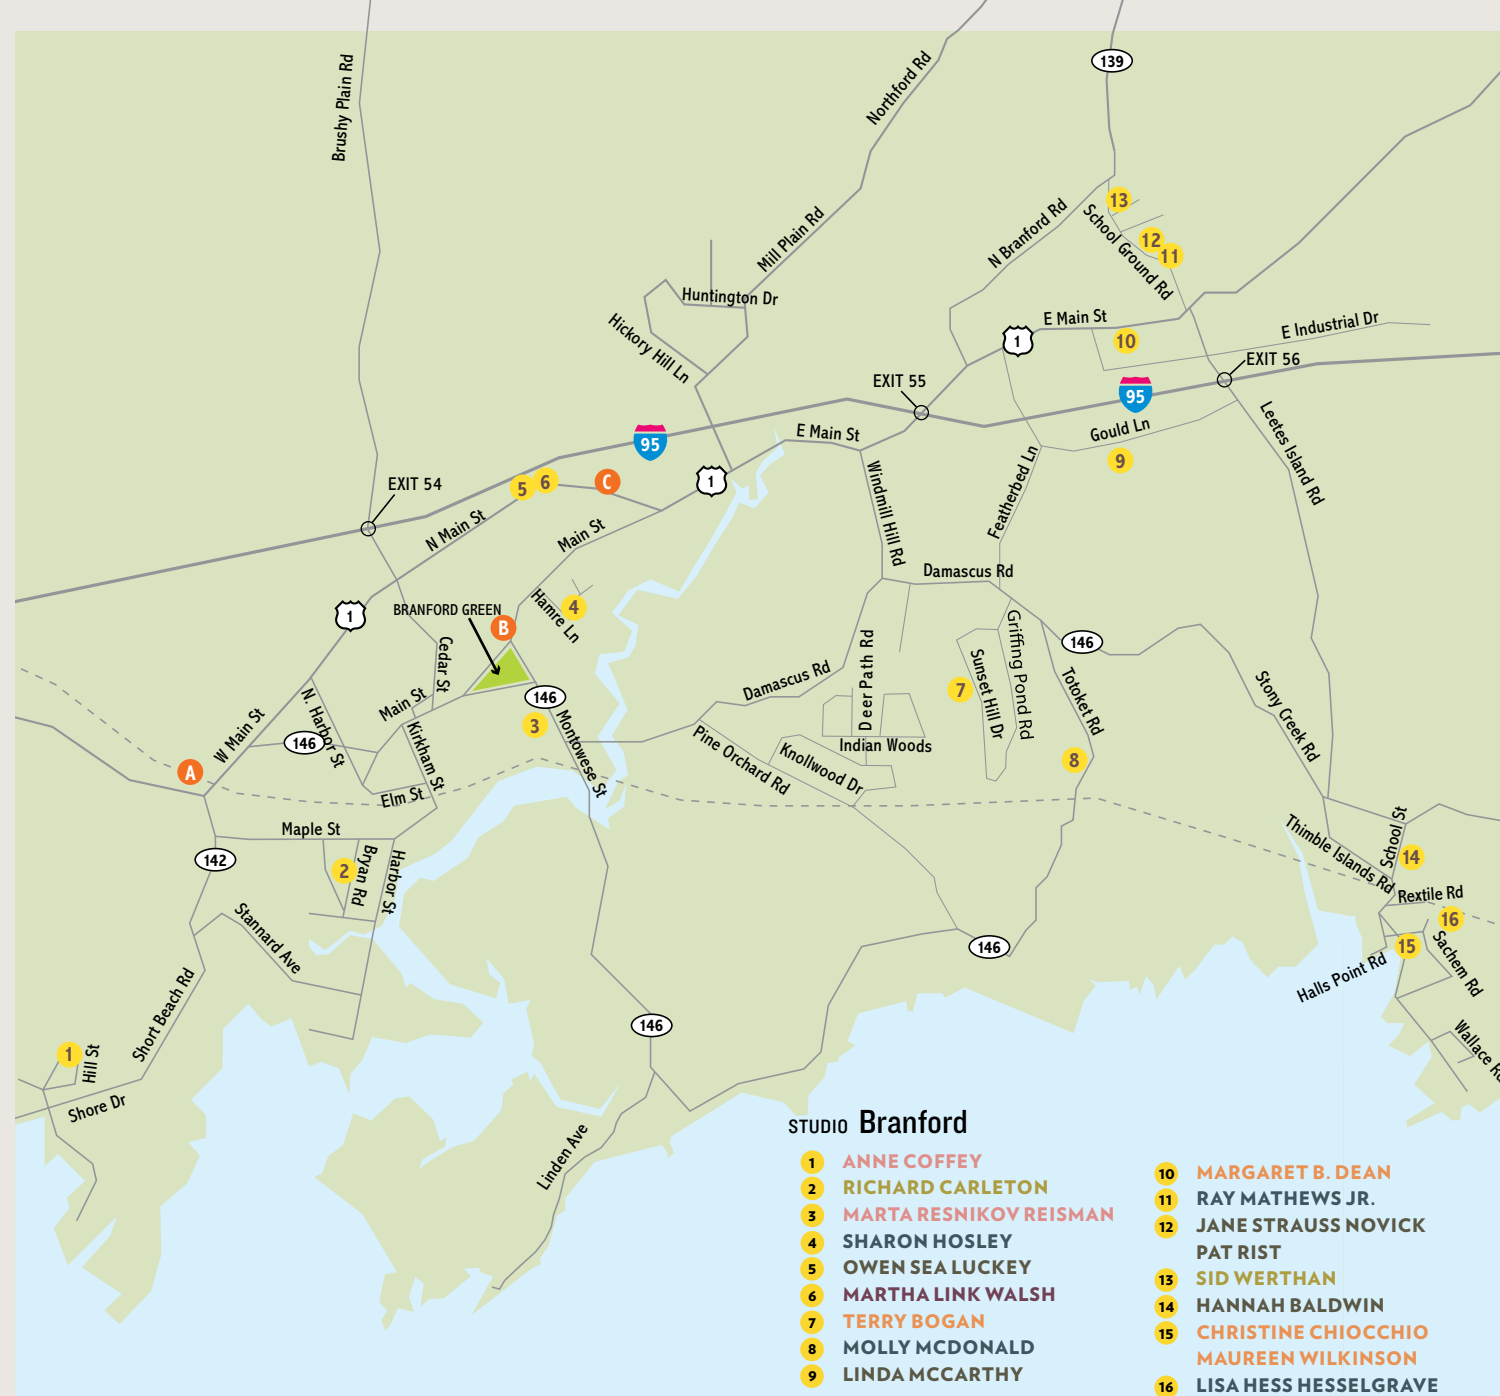

The ArtsTrail makes a great family outing.

For more information, call Martha Link Walsh at 203 481-3505 or Eileen Eder at 203 458-1720 or visit www.shorelineartstrail.com.

Branford

Guilford

Madison

SPONSORS