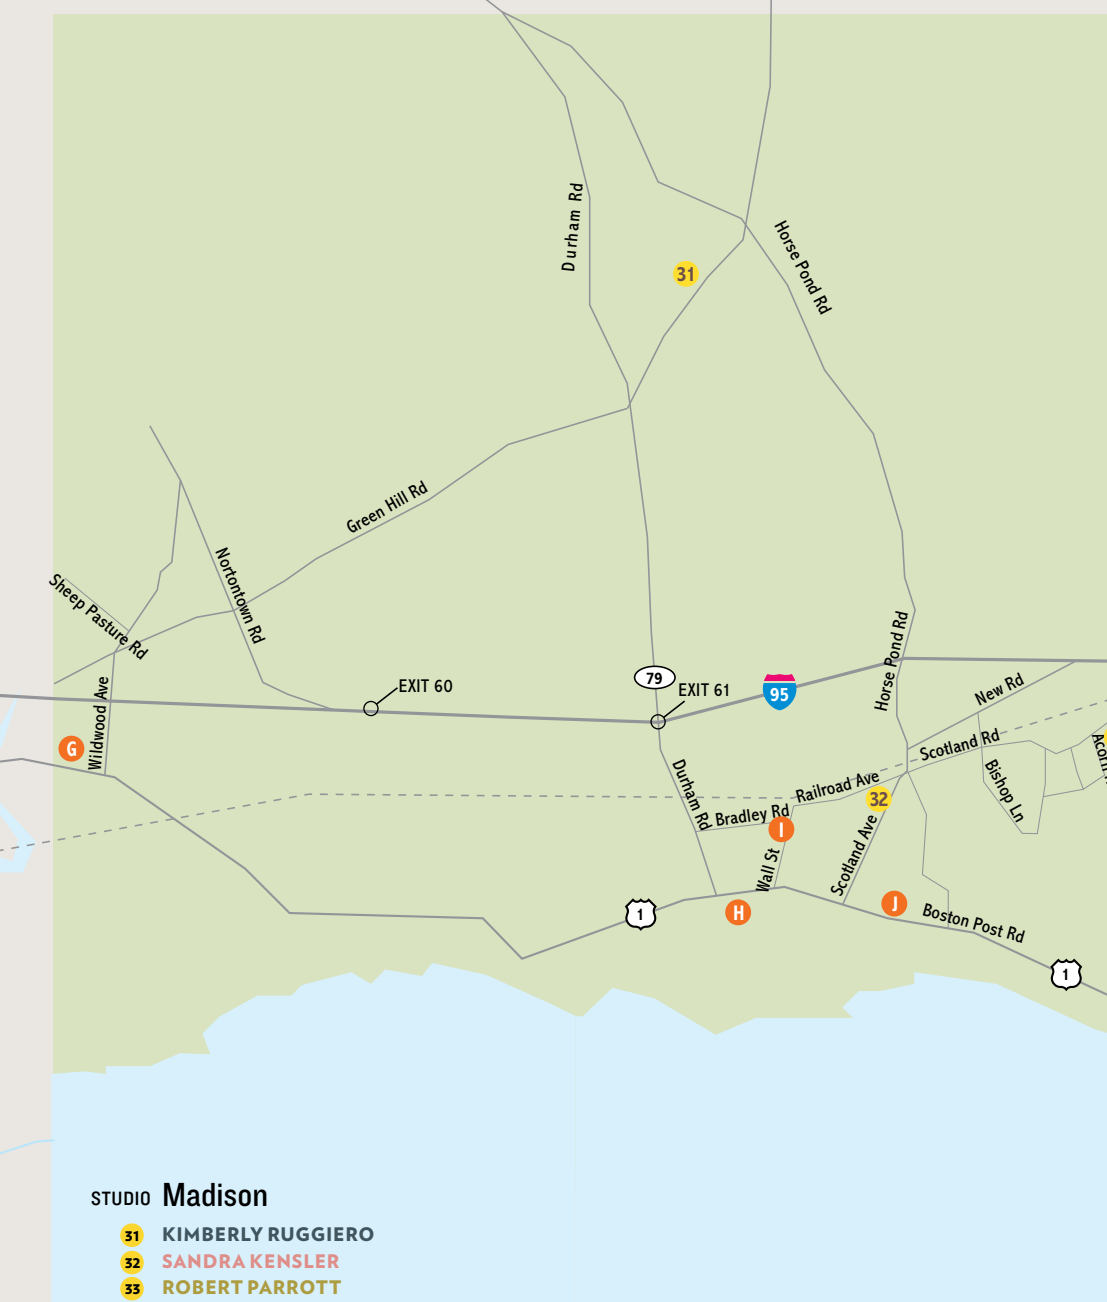

The ArtsTrail makes a great family outing.

For more information, call Martha Link Walsh at 203 481-3505 or Eileen Eder at 203 458-1720 or visit www.shorelineartstrail.com.

Branford

Guilford

Madison

SPONSORS