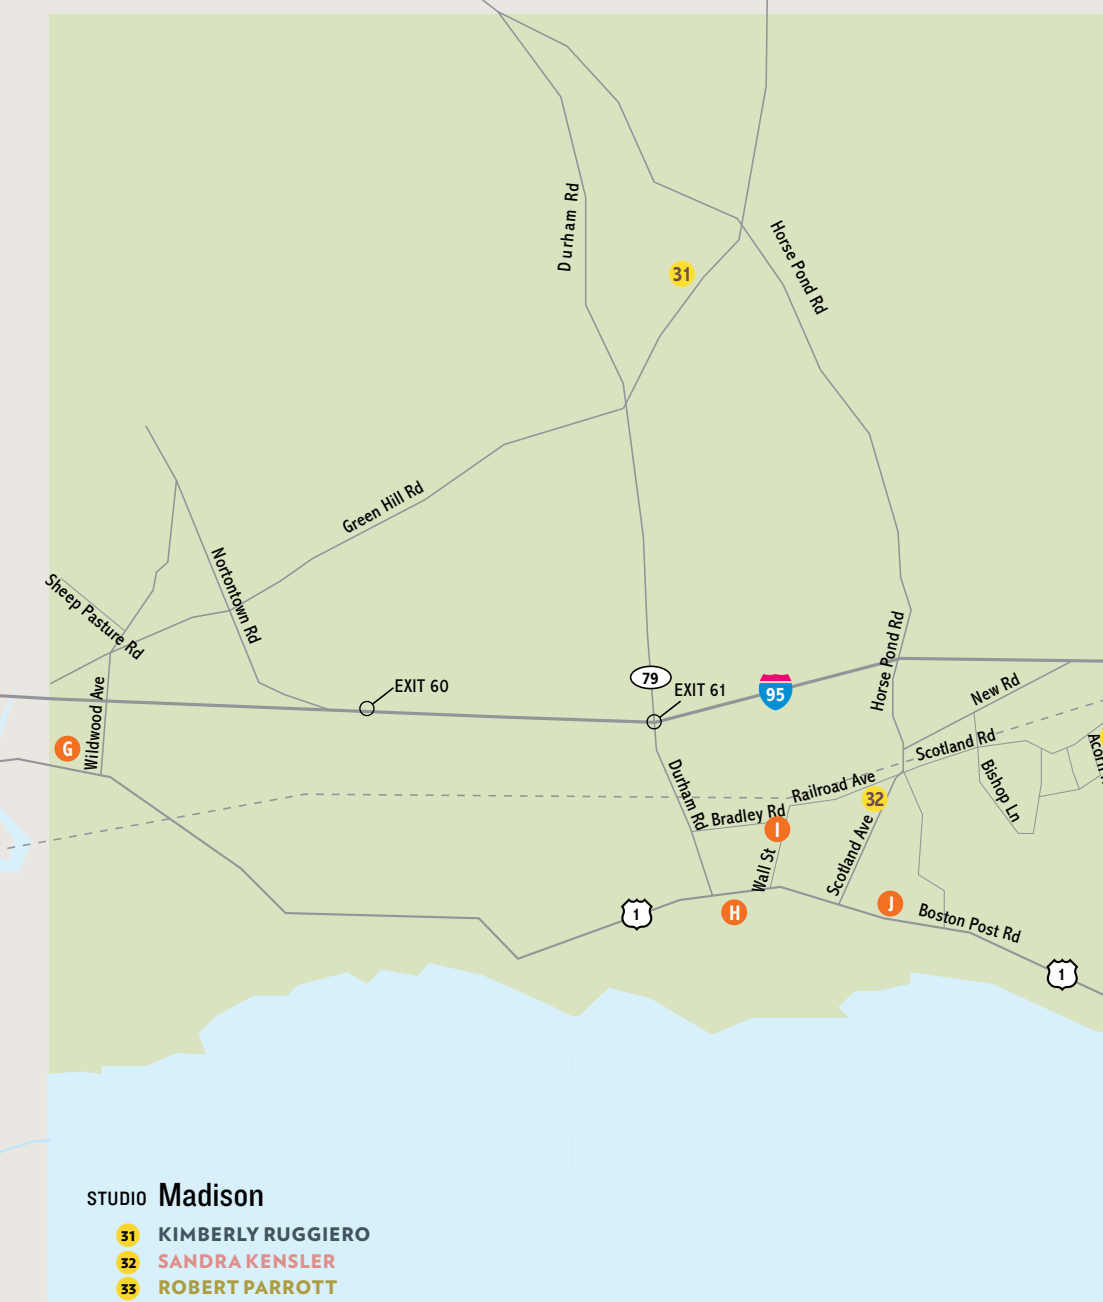

The ArtsTrail makes a great family outing.

For more information, call Martha Link Walsh at 203 481-3505 or Eileen Eder at 203 458-1720 or visit www.shorelineartstrail.com.

Branford

Guilford

Madison

SPONSORS