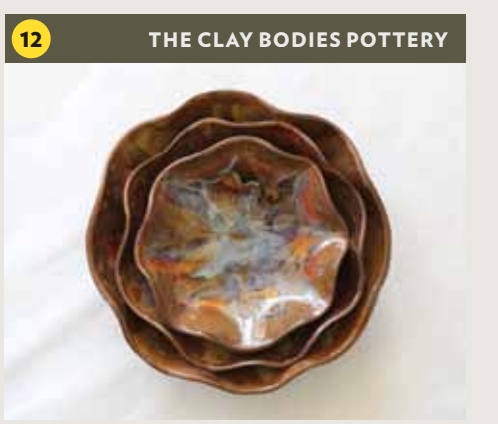

12 THE CLAY BODIES POTTERY
JANE STRAUSS NOVICK
Potter
59 School Ground Rd, Branford
203 488-3772
jsnovick101@gmail.com
claybodiespottery.com