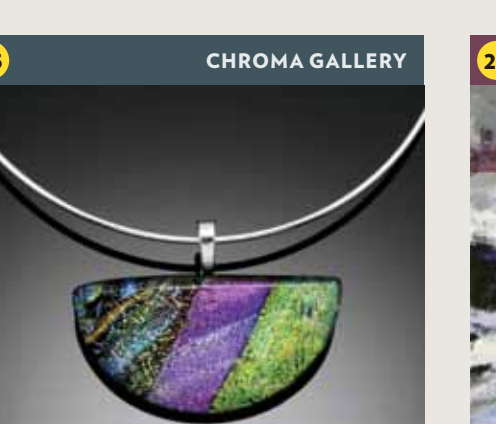

25 CHROMA GALLERY
BARBARA SHULMAN-KIRWIN
Glass Fusion Artist and Sculptor
20c Church St, Guilford
203 453-3111
bsk@bskdesign.net
bskdesign.net