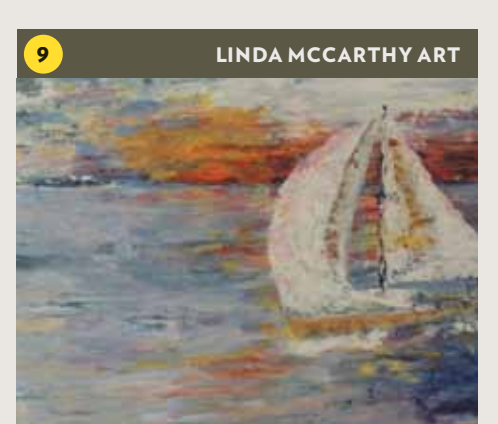

9 LINDA MCCARTHY ART
LINDA MCCARTHY
Oil and Acrylic Painter
43 Gould Ln, Branford
203 500-8230
linda@lindamccarthycastle.com
lindamccarthycastle.com