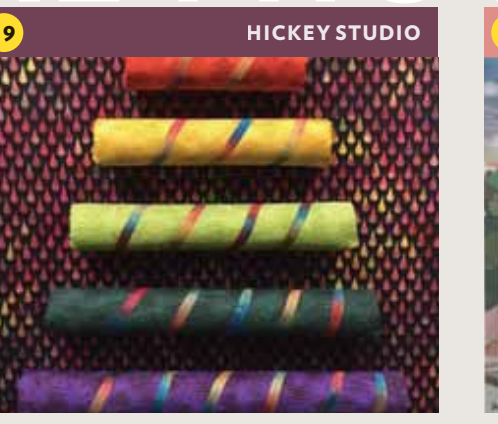

19 HICKEY STUDIO
CAROL GRAVE
Weaver and Fiber Artist
45 Marshall Ave, Guilford
203 314-8003
carolgrave@comcast.net
carolgrave.com