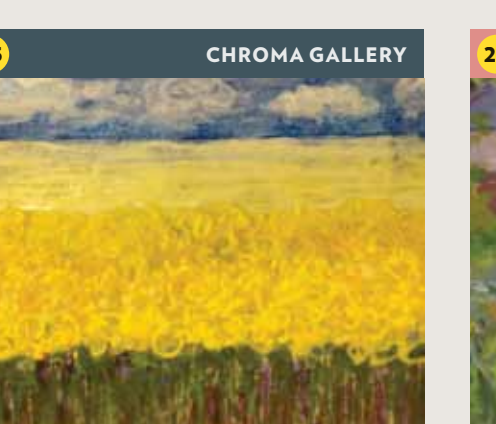

25 CHROMA GALLERY
CHRIS PENRY
Hand Papermaking
20c Church St, Guilford
203 453-3111
chrishpenry@gmail.com
paperscapeartworks.com